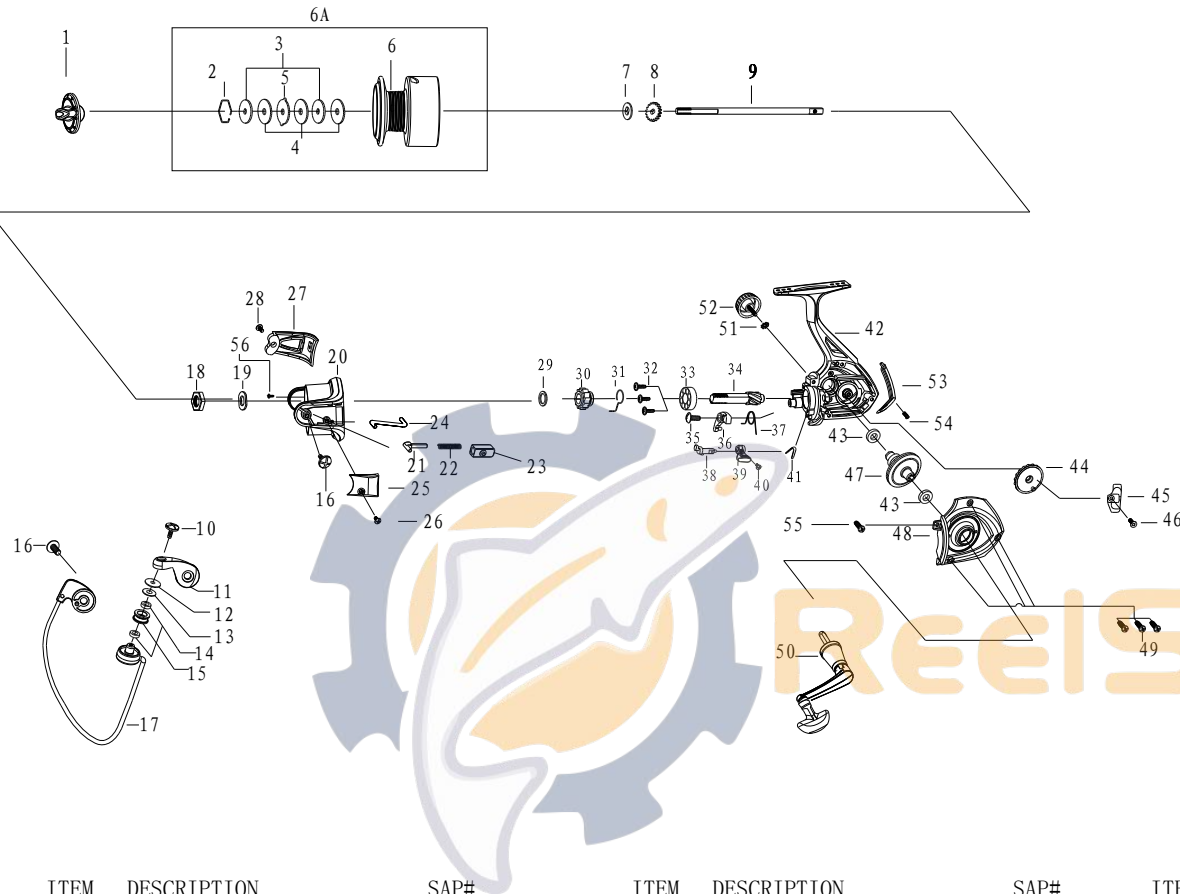

Shakespeare

CONTENDER

Model CONT 70

SKP-SP-CONTENDER 70-01

ITEM	DESCRIPTION	SAP#	ITEM	DESCRIPTION	SAP#	ITEM	DESCRIPTION	SAP#	ITEM	DESCRIPTION	SAP#
1	DRAG KNOB ASSY	1284186	14	LINE ROLLER BUSHING	1260113	28	SCREW	1260119	42	BODY ASSY	1284202
2	RETAINER RING	1271375	15	LINE ROLLER	1260056	29	WASHER	1286907	43	BUSHING	1286991
3	KEY WASHER	1271376	16	SCREW	1271394	30	RATCHET WHEEL	1286908	44	OSCILLATION GEAR	1271428
4	DRAG WASHER	1271377	17	BAIL ASSY	1286906	31	SILENT SPRING	1286989	45	SLIDER	1271429
5	EARED WASHER	1271378	18	NUT	1271386	32	SCREW	1260074	46	SCREW	1271430
6	SPOOL SUB-ASSY	1284187	19	WASHER	1284191	33	BALL BEARING (9*20*6)	1271408	47	DRIVE GEAR	1271431
6A	SPOOL ASSY	1284188	20	ROTOR	1284192	34	PINION GEAR	1271412	48	BODY COVER	1284204
7	CLICKER GEAR WASHER	1271383	21	BAIL ARM GUIDE	1271398	35	SCREW	1284199	49	SCREW	1286992
8	CLICKER GEAR	1271384	22	BAIL SPRING	1271399	36	ANTI-REVERSE PAWL	1284200	50	HANDLE ASSY	1284205
9	MAIN SHAFT	1271385	23	BAIL TRIGGER	1271400	37	ANTI-REVERSE SPRING	1286990	51	WASHER	1271418
10	SCREW	1286905	24	CLICK LEVER	1271397	38	ANTI-REVERSE LEVER	1271413	52	HANDLE SCREW CAP	1284206
11	BAIL ARM	1284190	25	ROTOR COVER	1284194	39	ANTI-REVERSE BUTTON	1284201	53	REAR COVER	1284207
12	WASHER	1260057	26	SCREW	1271402	40	SCREW	1260100	54	SCREW	1271402
13	WASHER	1287007	27	ROTOR COVER	1284195	41	ANTI-REVERSE SWITH SPRING	1260101	55	SCREW	1286993
									56	SCREW	1260122